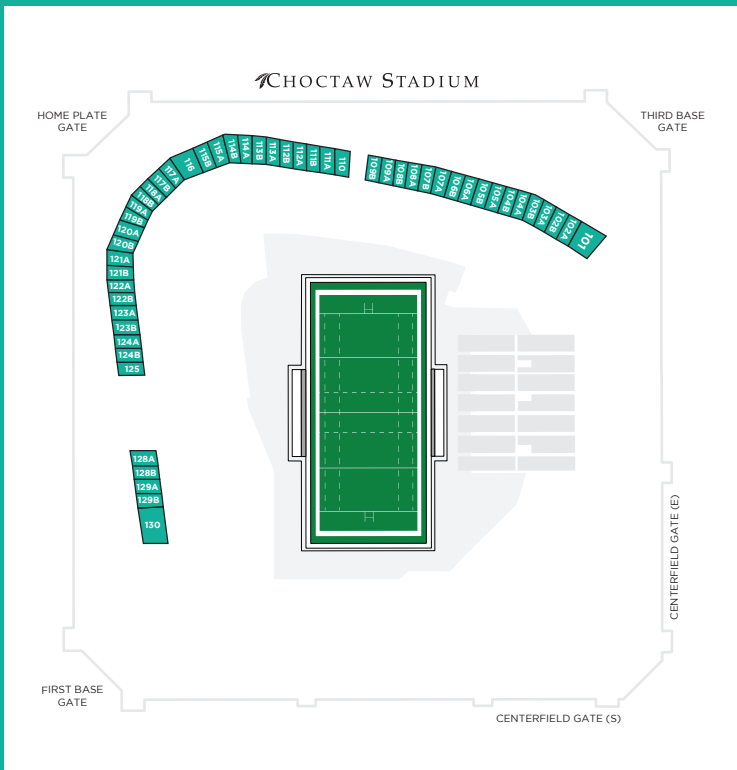

2023 SUITE RENTALS

CAPACITY	FOOD & BEVERAGE PACKAGE	PARKING PASSES	PRICE
20	\$400	5	\$1,658.80
30	\$500	5	\$2,488.20
40	\$600	5	\$3,317.60