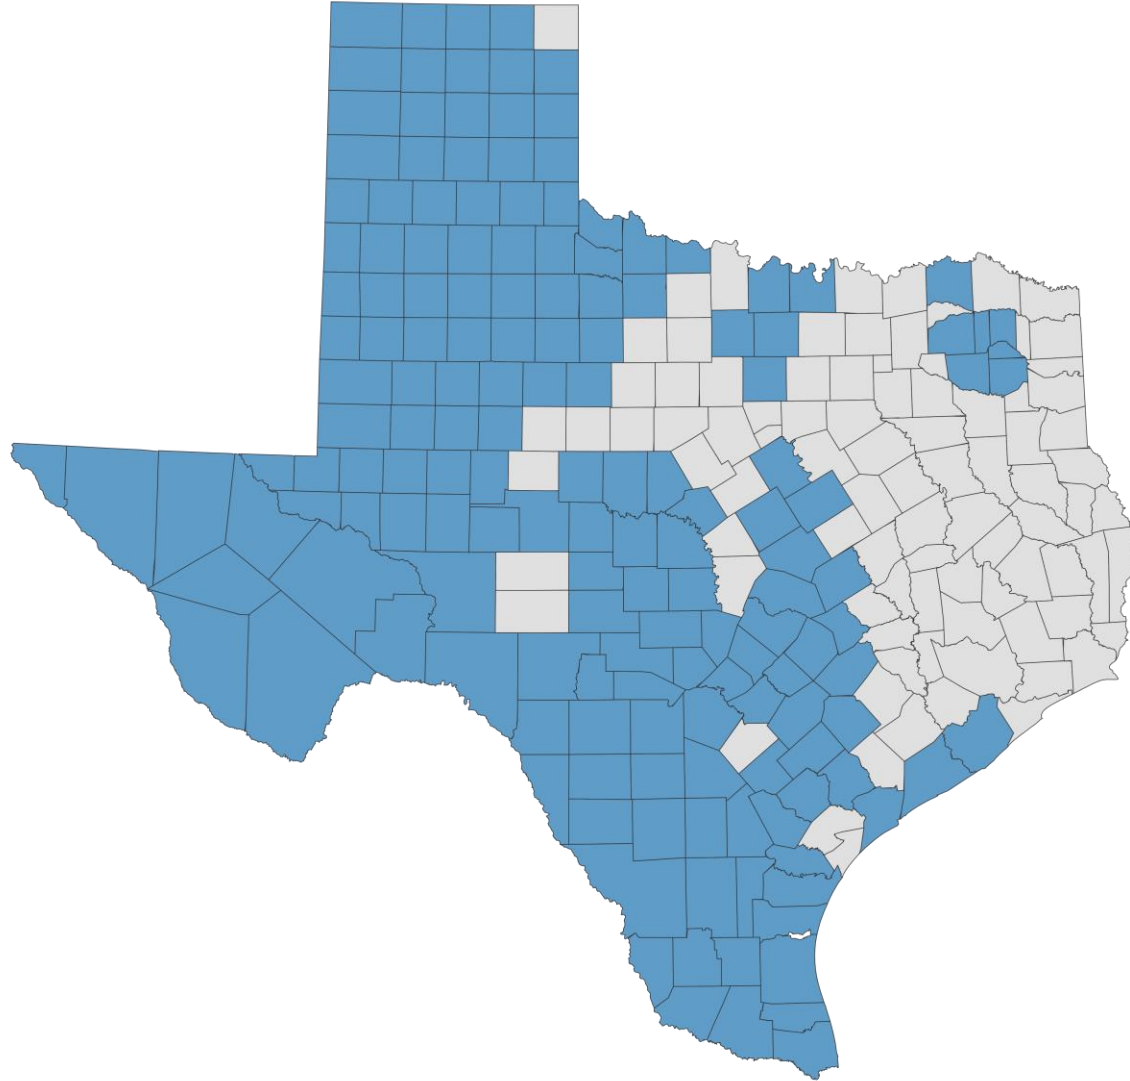

# 2020 ERP Drought Eligible Counties

Powered by Bing  
© GeoNames, Microsoft, TomTom

# 2021 ERP Drought Eligible Counties

Powered by Bing  
© GeoNames, Microsoft, TomTom

Source: USDA-FSA